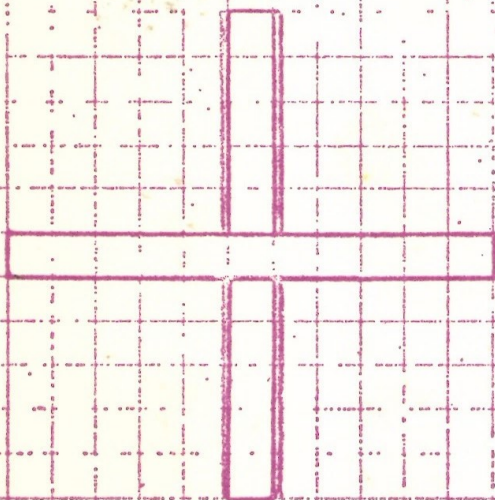

untitled (to Barbara Nüsse)

1971

blue and pink fluorescent light

2 feet high

2 feet wide across the corner

Dan Flavin

GALLERIA LA SALITA - ROMA 22 FEBBRAIO 1972